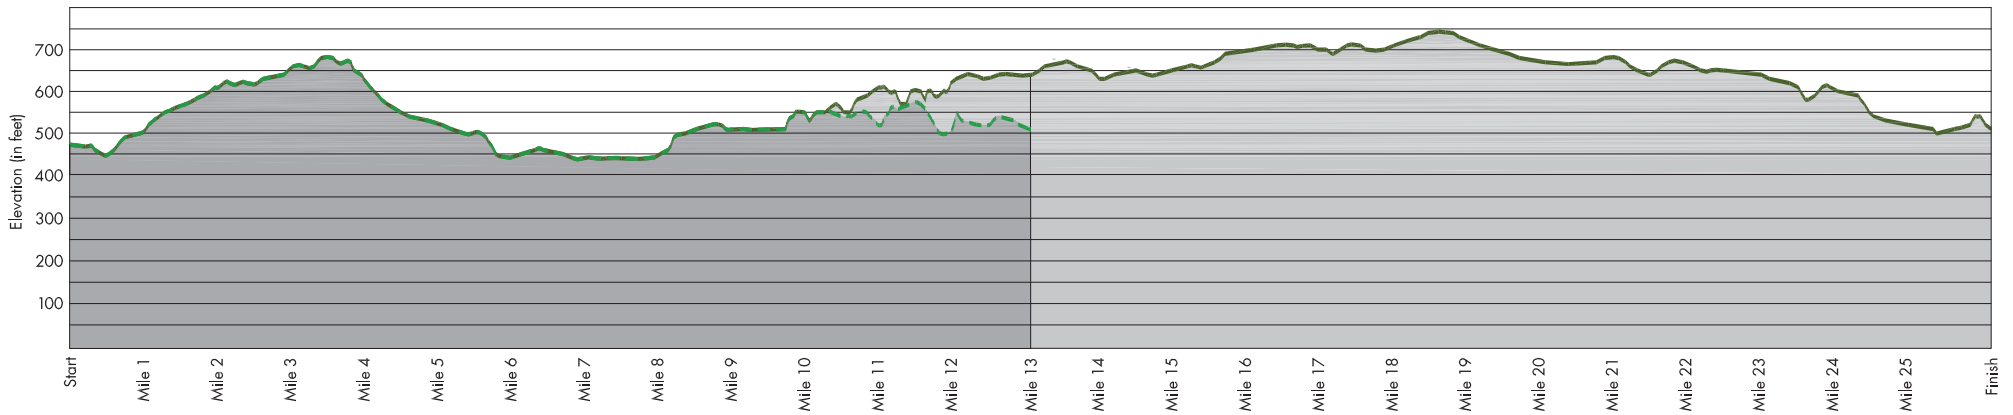

Race Course Profile  
February 19, 2017  
Start Time 7:00am

— Marathon Route  
- - - Half Marathon Route

USATF Certified Course:  
Marathon - TX14161ETM  
Half Marathon - TX14159ETM  
[www.YourAustinMarathon.com](http://www.YourAustinMarathon.com)