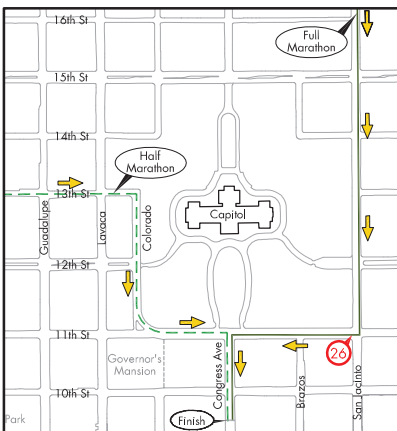

AUSTINmarathon®

February 19, 2017

-  Marathon Route
-  Half Marathon Route
-  Runner Direction
-  Mile Marker
-  Aid Station

Finish Line Detail - View A

Finish Line Detail - View B

USATF Certified Course:
 Marathon - TX14161ETM
 Half Marathon - TX14159ETM
www.YourAustinMarathon.com