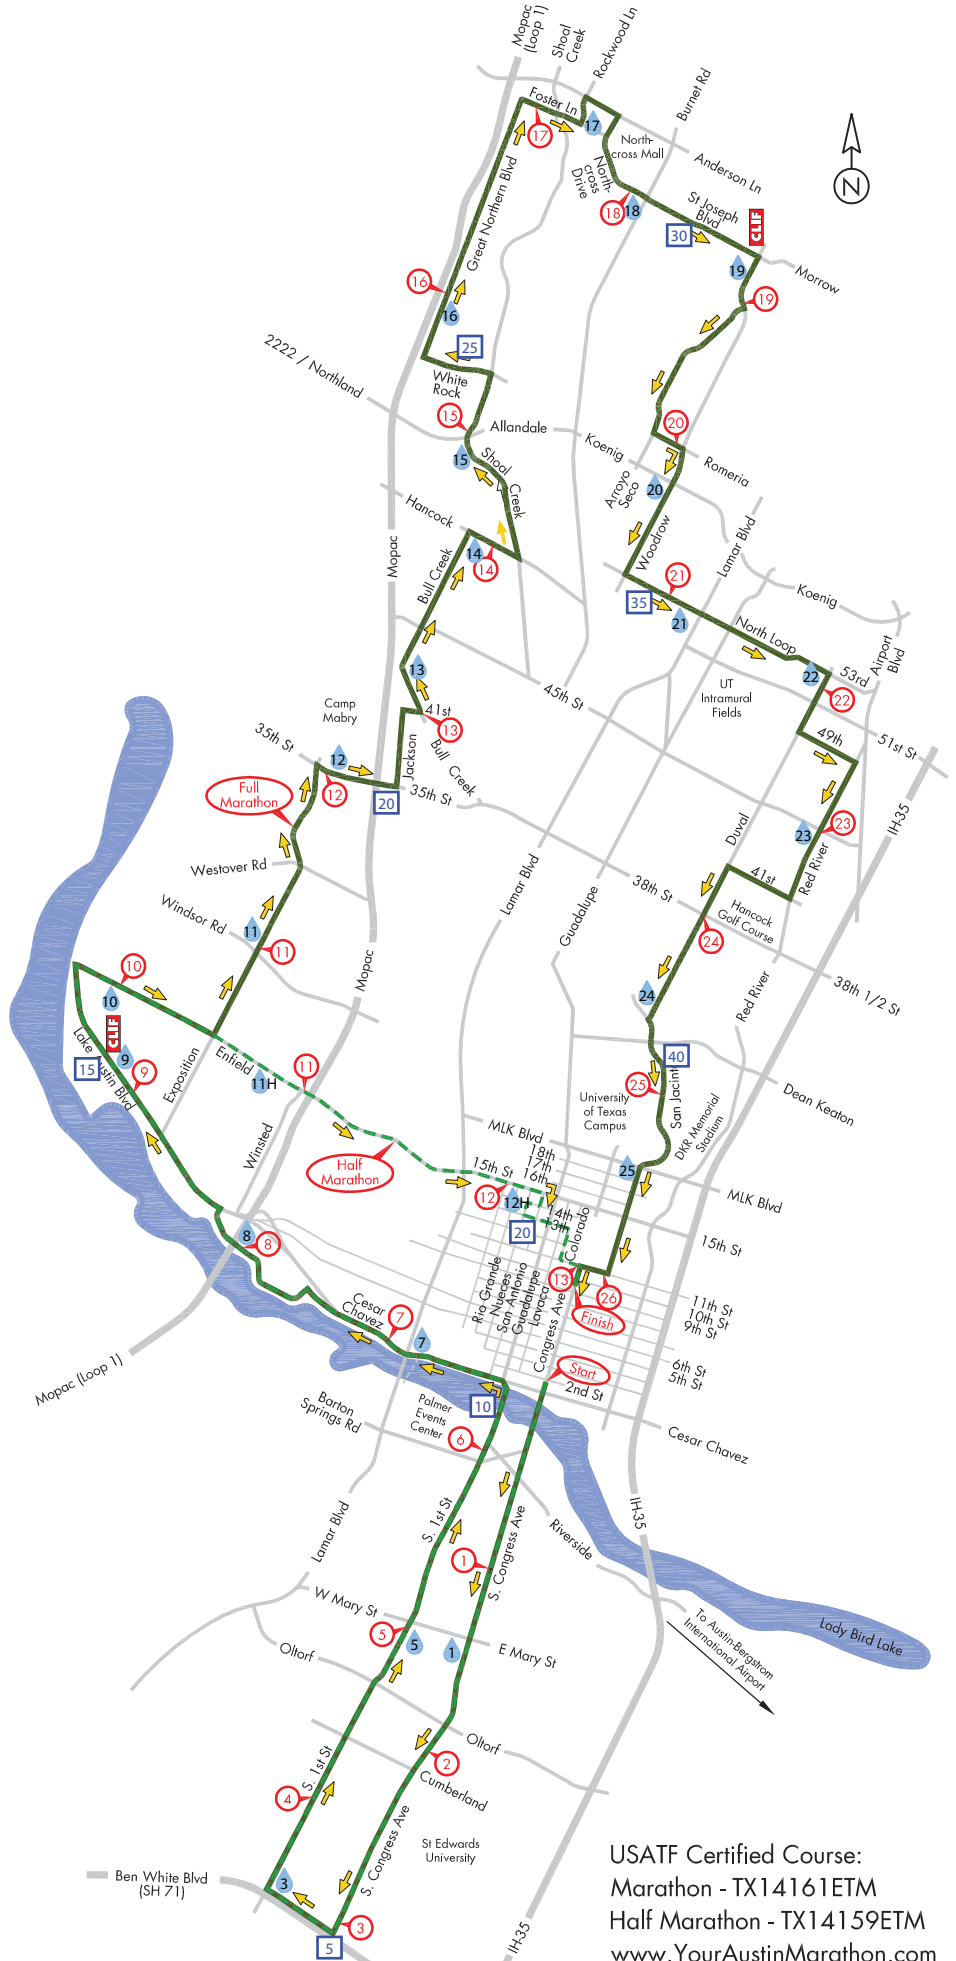

February 19, 2017

-  Marathon Route
-  Half Marathon Route
-  Runner Direction
-  Mile Marker
-  Kilometer Marker
-  Aid Station

Finish Line Detail - View A

Finish Line Detail - View B

USATF Certified Course:
 Marathon - TX14161ETM
 Half Marathon - TX14159ETM
www.YourAustinMarathon.com