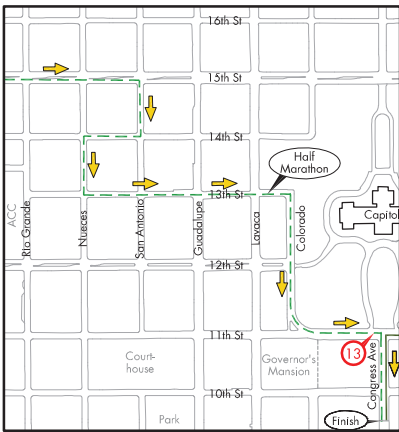

February 19, 2017

-  Marathon Route
-  Half Marathon Route
-  Runner Direction
-  Mile Marker
-  Kilometer Marker
-  Aid Station

Finish Line Detail - View A

Finish Line Detail - View B

USATF Certified Course:
 Marathon - TX14161ETM
 Half Marathon - TX14159ETM
www.YourAustinMarathon.com