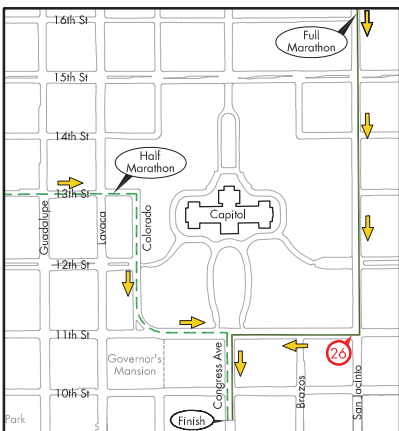

February 19, 2017

-  Marathon Route
-  Half Marathon Route
-  Runner Direction
-  Mile Marker
-  Kilometer Marker
-  Aid Station

Finish Line Detail - View A

Finish Line Detail - View B

USATF Certified Course:
 Marathon - TX14161ETM
 Half Marathon - TX14159ETM
www.YourAustinMarathon.com